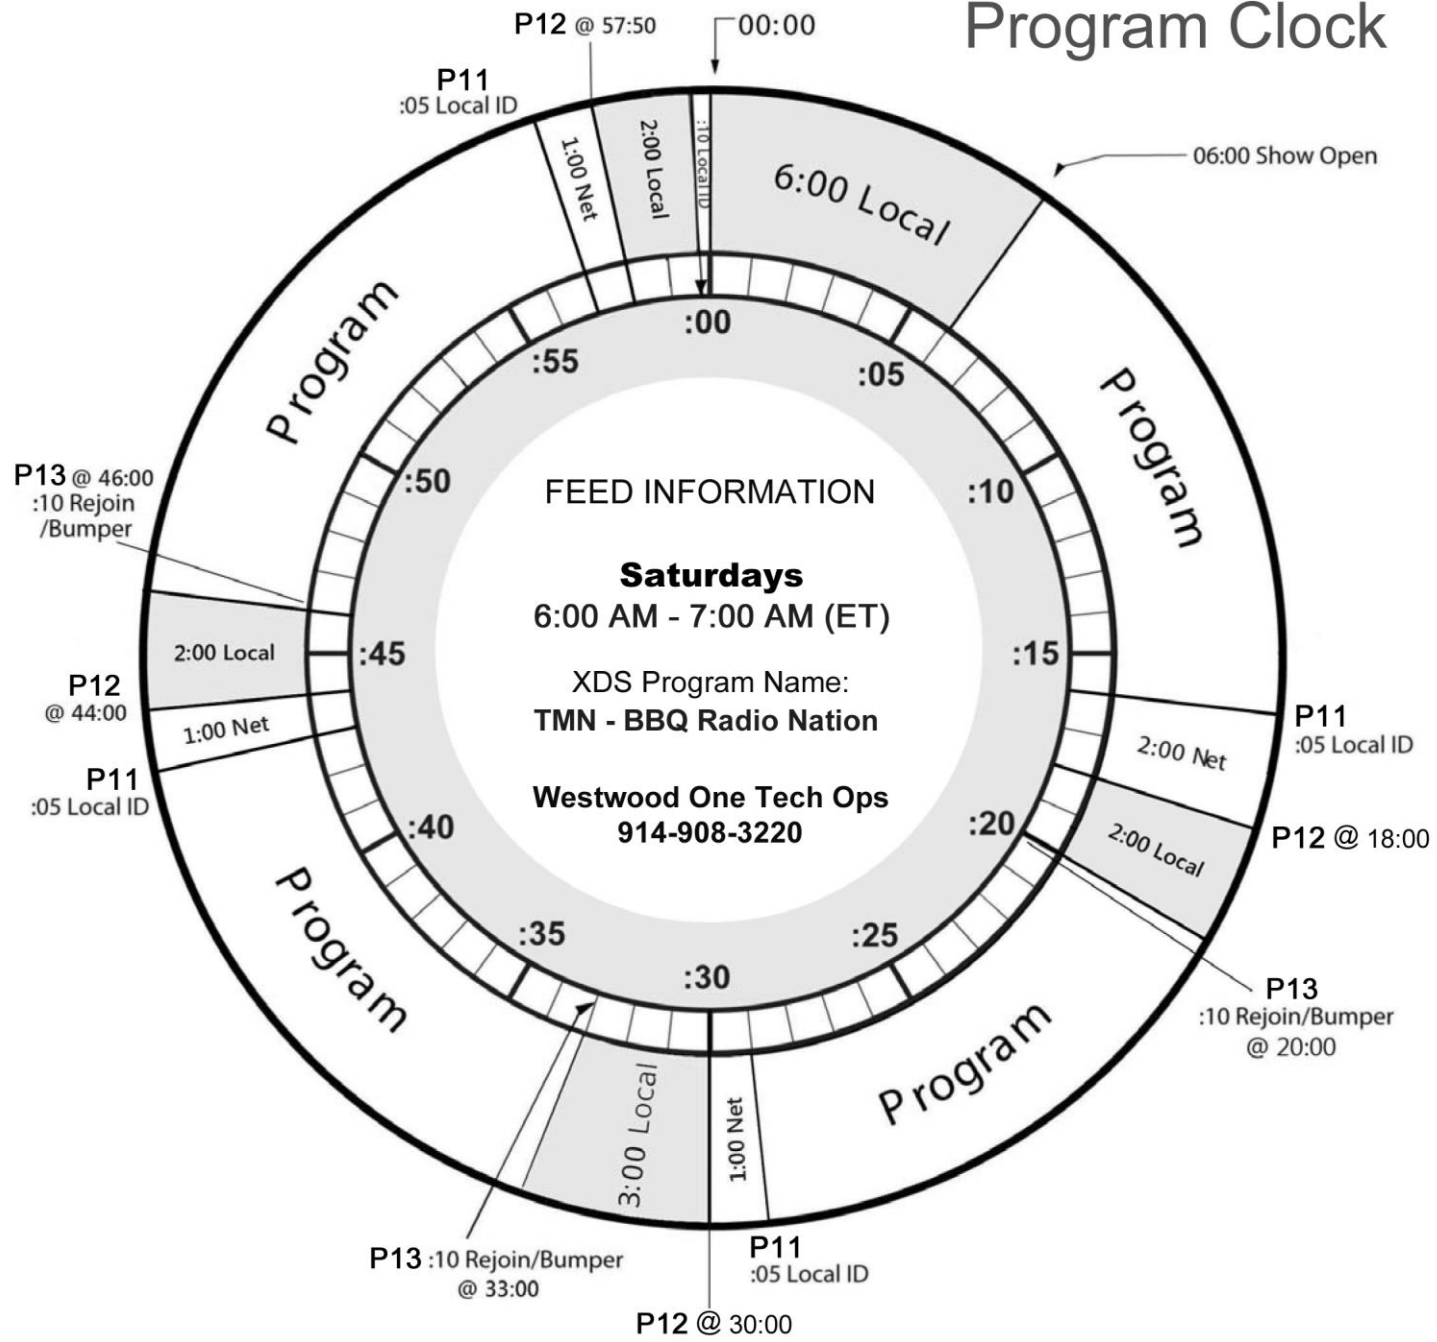

BBQ RADIO NATION

Program Clock

Talk Media Network

Where Entertainment Lives

NETCUE CLOSURES

P11 :NETCUE - :05 Local ID
P12 :NETCUE - Local
P13 :NETCUE - :10 Rejoin Bumper

**Talk Media Network
Affiliate Relations**
(616) 308-7532
talkmedianetwork.com

COMMERCIAL INVENTORY

Network: 5:00
Local: 15:00

All times are exact.

© 2020 Talk Media Network
Effective: December 12, 2020